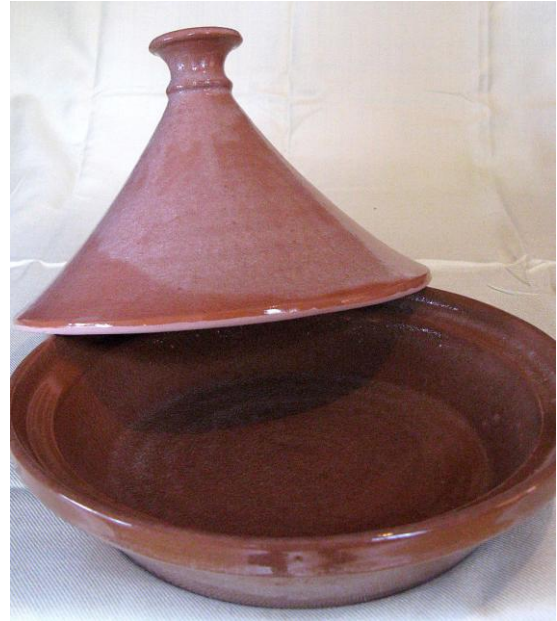

Unique hand-crafted & hand-painted

Oven proof Targines, custom made and individually painted or simply glazed.

Also available:

Sizes: available in 4 sizes; Colours & Designs: bespoke colour/design targines available.

Code: 0224043004
Single colour / White
Size: Larae 29x24 cm (approx.)

Code: 0224041604
Neutral / Clear glazed
Size: Larae 29x24 cm (approx.)

Ceramics Collection

Unique hand-crafted & hand-painted

Custom made and individually painted.
Also available: bespoke colour/design available.