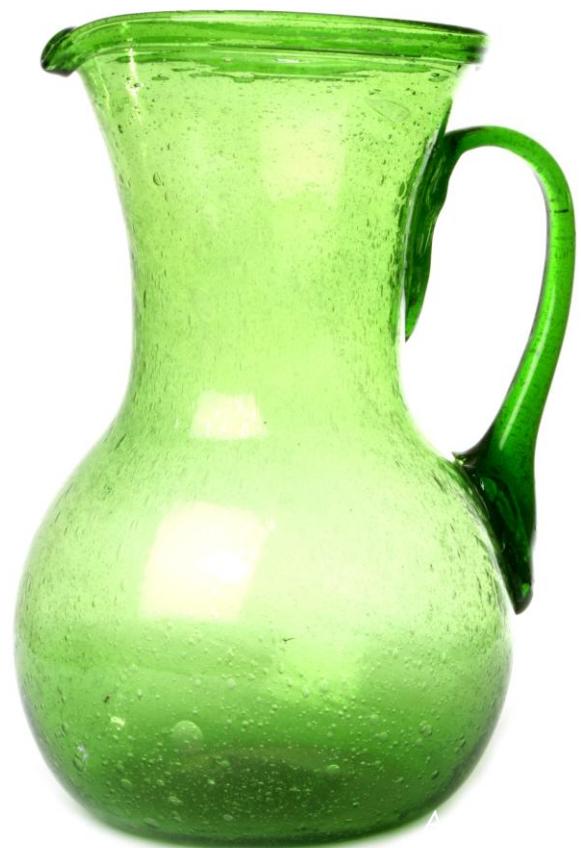

### Decanter Set

Exquisite Decanter and glasses set  
0128022244

This product is part of our  
'Exclusives' range

Large – 8-10cm (approx.)  
012602CC04  
Small – 4-6cm (approx.)  
012602CC02

0132020146

0132020145

**Decorative Perfume Bottle**

with glass stopper.

Exquisite hand-blown & hand painted glass.

Five colours are available:

red, yellow, blue, green & white/clear,  
 (and various shades of those colours)

Style: Stars  
011201CC02

Style: Small Beads  
011301CC02  
Style: Small Beads  
011301CC04

Recycled Glassware:  
**Jugs & Decanters**

Style: Olive Oil Jug  
012701CC00

Style: Small Jug  
011601CC00

Style: Twist neck decanter-  
vase (stopper optional)

Style:  
Long Neck jug  
(stopper  
optional)  
011401CC00

Style: Rounded Jug  
011501CC00

Recycled Glassware:  
**Glass Vases & Carafes**

Style: various – 'Flower  
edge vase'  
012901CC00

Style: 2-handled vase  
013001CC00